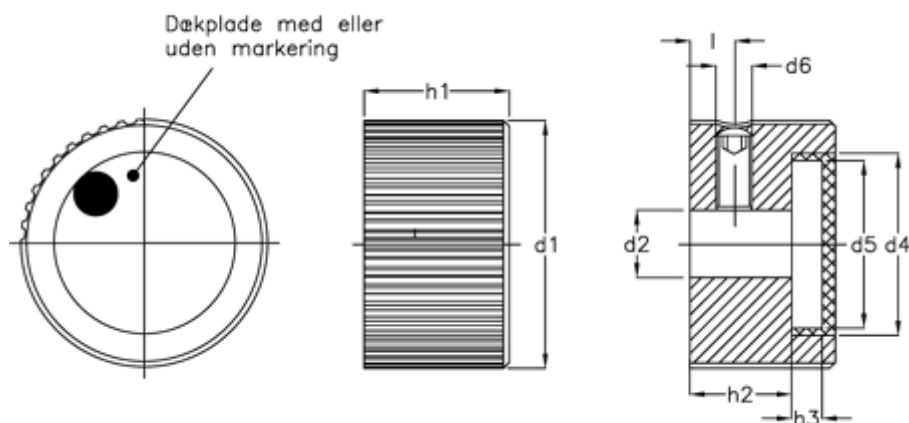

Article number: 20632197

Description: E+G Control knob  
GN 726-42-B8-N-1

## Measures

$d1$	= 42	$l = 8.5$
$d2$ H8	= B8	
$d4$	= 32	
$d5$	= 30	
$d6$	= M5	
$h1$	= 23	
$h2$	= 17	
$h3$	= 4.0	